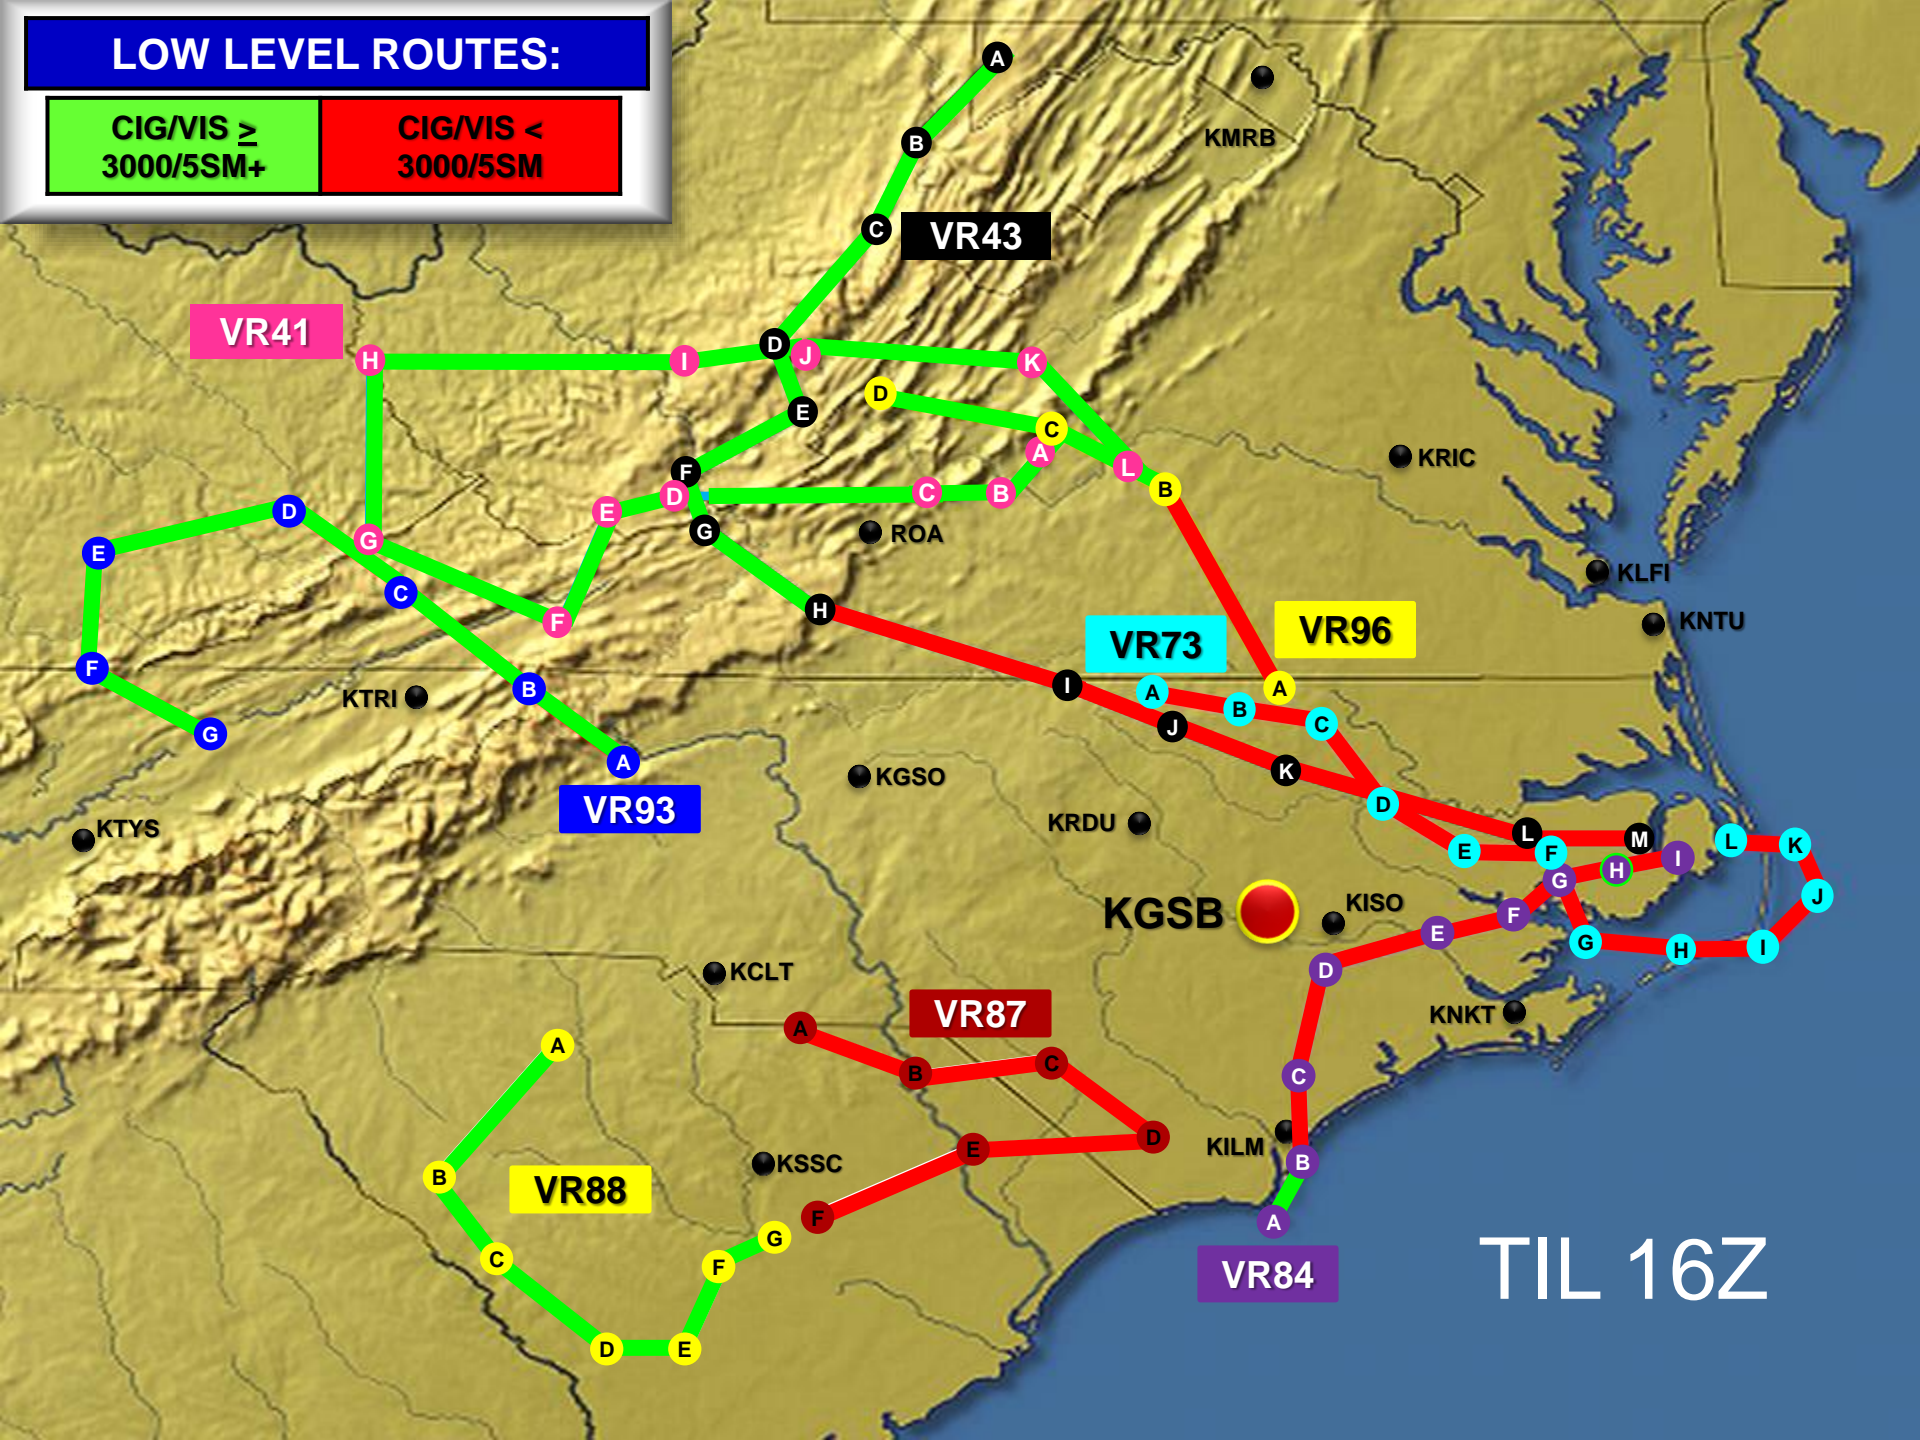

FROM 13Z	SKC @ FL
13Z-18Z HAZARDS: NONE	
FROM 18Z	SKC @ FL
18Z-03Z HAZARDS: NONE	
IN CLD: N/A	OCLD: 7SM

WINDS	WAVES	SEA TEMP
NO	NO	NO

LOW LEVEL ROUTES:

CIG/VIS \geq
3000/5SM+

CIG/VIS <
3000/5SM

LOW LEVEL ROUTES: